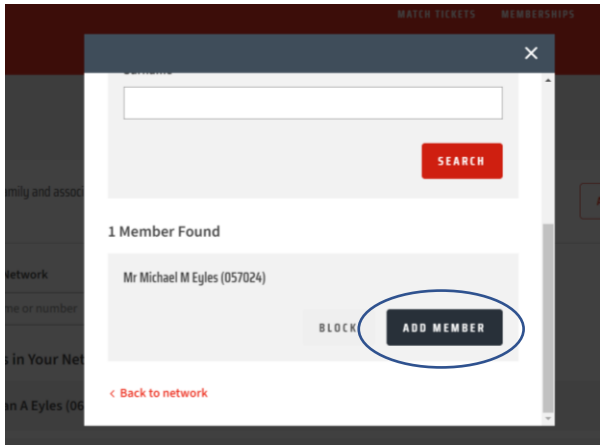

6 Members in Your Network